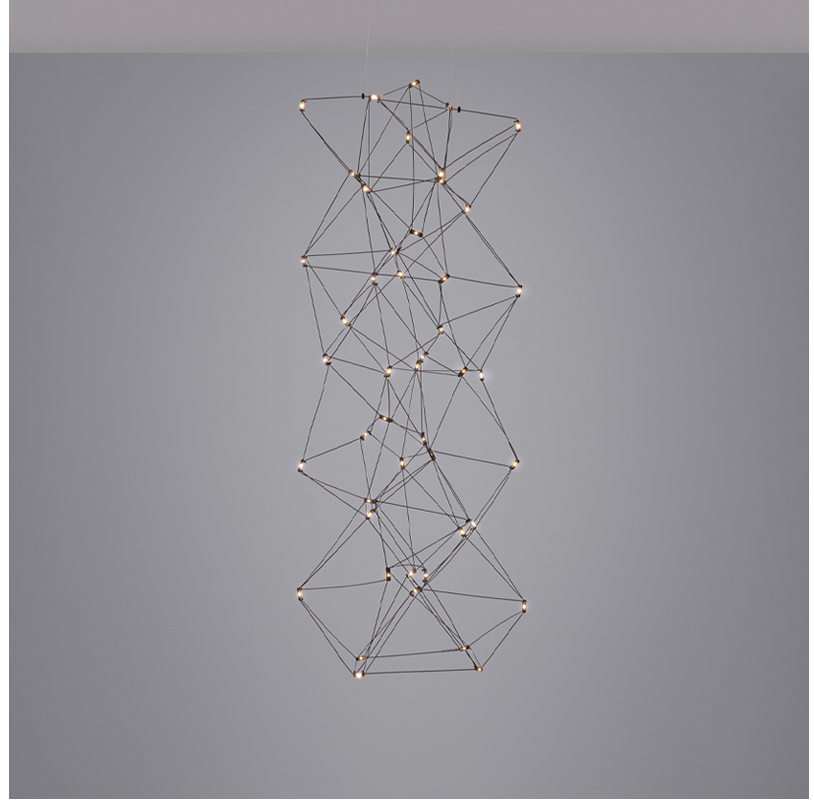

PROJECT
TYPE
SPECIFIER
QUANTITY
DATE

COSMOS VERTICAL SUSPENSION

D1010052-

base number LED Dimming Color Temperature Finish Options

- To build a product code in our configurator select the specify button on the base model # product page
- To build a manual product code on this datasheet choose from the options listed below in blue font and add the suffix to the base model #

GENERAL

Series: Cosmos Vertical
 Partner: Quasar
 Division: Design
 Installation: Suspension
 Product Type: Pendant
 Mounting Location: Ceiling

PHYSICAL

Shape: Square
 Length (mm): 400
 Length (in): 15 3/4
 Width (mm): 400
 Width (in): 15 3/4
 Height (mm): 1400
 Height (in): 55 1/8
 Max. Overall Height (mm): 3400
 Max. Overall Height (in): 133 7/8
 Weight (kg): 4.5
 Weight (lbs): 9.92
[Fixture Finish: NIC / BRA / BBR](#)
 Fixture Material: Metal
 Cable Details: 2000mm Cable
 Upon Request: Custom Sizes Optional Dowlight upon request

COSMOS VERTICAL SUSPENSION

D1010052-

PROJECT _____

TYPE _____

SPECIFIER _____

QUANTITY _____

DATE _____

D

GENERAL

Series: Cosmos Vertical
 Partner: Quasar
 Division: Design
 Installation: Suspension
 Product Type: Pendant
 Mounting Location: Ceiling

PHYSICAL

Shape: Square
 Length (mm): 400
 Length (in): 15 3/4
 Width (mm): 400
 Width (in): 15 3/4
 Height (mm): 1800
 Height (in): 70 7/8
 Max. Overall Height (mm): 3800
 Max. Overall Height (in): 149 5/8
 Weight (kg): 4.5
 Weight (lbs): 9.92
[Fixture Finish: NIC / BRA / BBR](#)
 Fixture Material: Metal
 Cable Details: 2000mm Cable
 Upon Request: Custom Sizes Optional Dowlight upon request