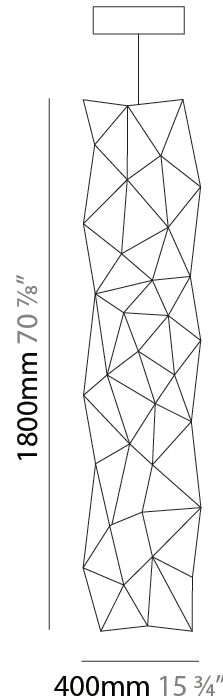

D1010053-

base number   LED Dimming   Color Temperature   Finish Options

1. To build a product code in our configurator select the specify button on the base model # product page
2. To build a manual product code on this datasheet choose from the options listed below in blue font and add the suffix to the base model #

GENERAL

Series: Cosmos Vertical
Partner: Quasar
Division: Design
Installation: Suspension
Product Type: Pendant
Mounting Location: Ceiling

PHYSICAL

Shape: Square
Length (mm): 400
Length (in): 15 3/4
Width (mm): 400
Width (in): 15 3/4
Height (mm): 1800
Height (in): 70 7/8
Max. Overall Height (mm): 3800
Max. Overall Height (in): 149 5/8
Weight (kg): 4.5
Weight (lbs): 9.92
[Fixture Finish: NIC / BRA / BBR](#)
Fixture Material: Metal
Cable Details: 2000mm Cable
Upon Request: Custom Sizes Optional Dowlight upon request

ELECTRICAL

Number of Lamps: 54
Lamp Type: LED
Input Wattage (W): 32.4
Max. Wattage Per Lamp (W): 0.6
[Dimming: 0-10V Dimming / Phase Dimming (120Vac Only)](#)
Driver Included: Yes
Driver Location: Integrated
Driver Type: Constant Voltage - Universal
Driver Class: Class 2
Input Voltage (V): 120 - 277
Output Voltage (V): 12

LED

Number of LEDs: 54
[Color Temperature (°K): 2400 / 2800](#)
Max. Delivered Lumen (lm): 1620 (2800K)
CRI: >90 CRI
Lamp Life (hrs): 50000

OPTICAL

RATINGS AND CERTIFICATIONS

Certified By: Certified for North American Standards
IP rating: IP20

PROJECT
TYPE
SPECIFIER
QUANTITY
DATE